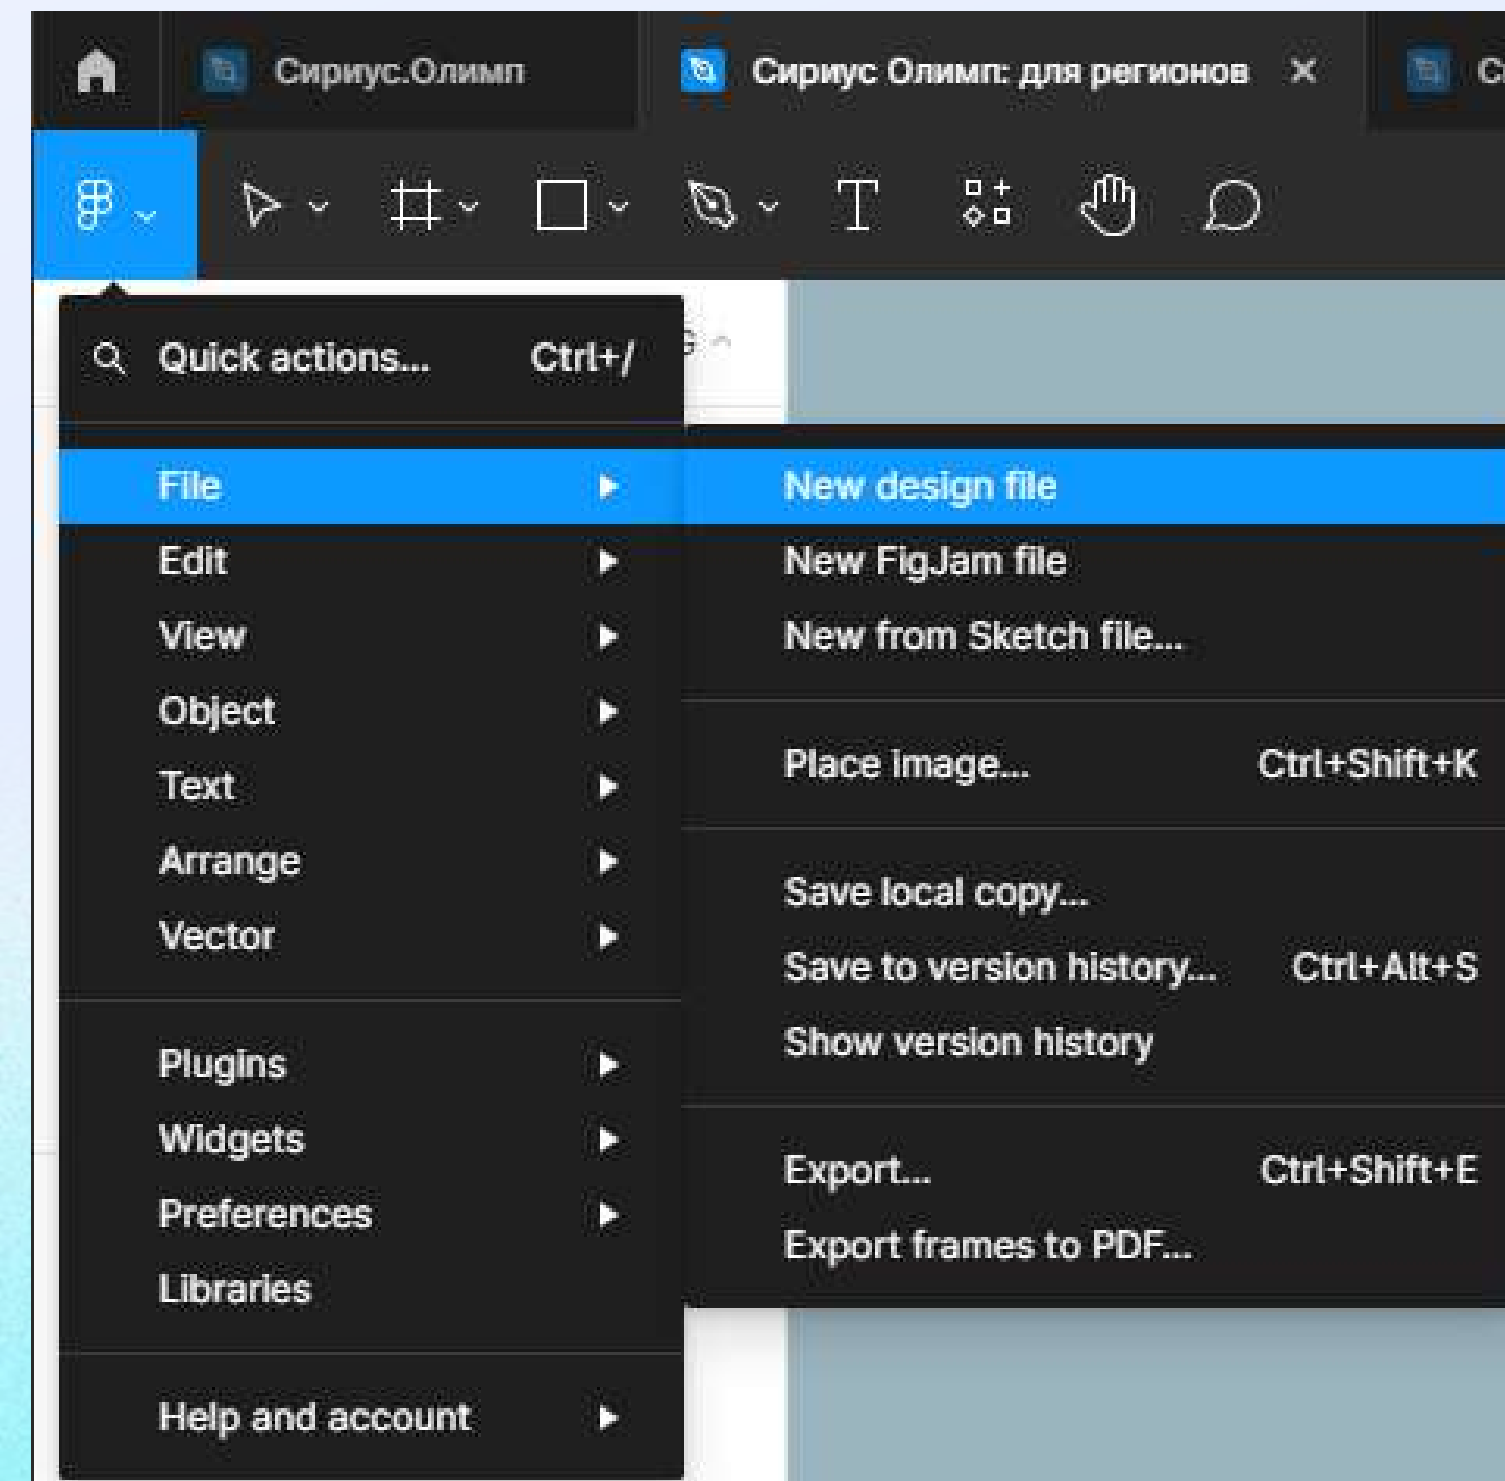

Создайте свою доску и перенесите туда все файлы.